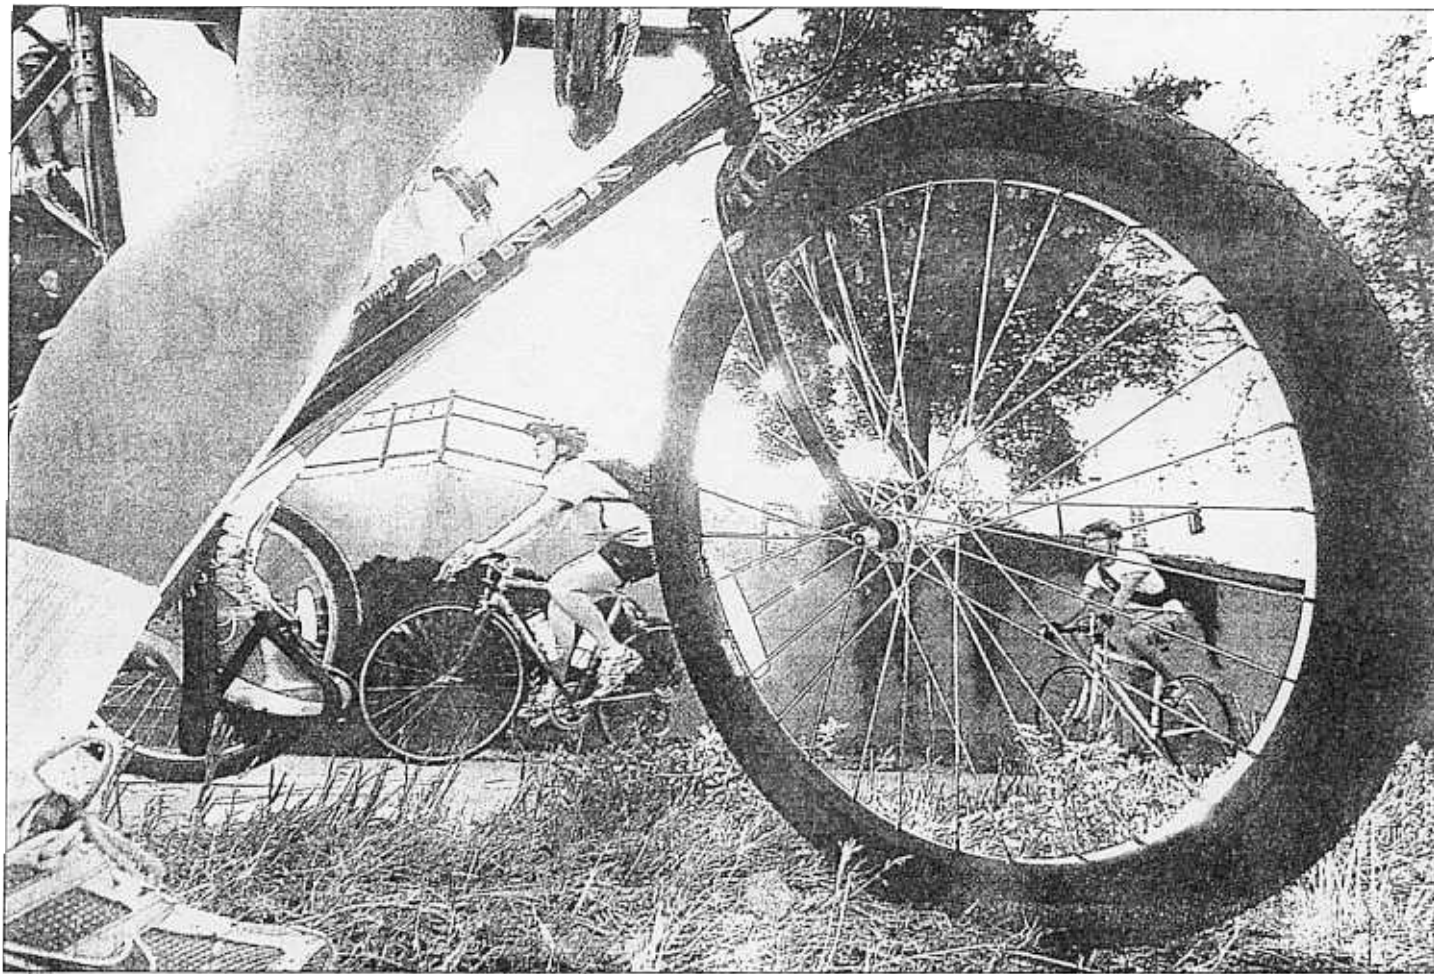

# TWO-WHEELING TO THE WORKPLACE

Denver Post DP 6/29

**A**bove: Bicyclists travel the Cherry Creek bike path near downtown Denver on Wednesday during the annual Bike to Work Day. At left: Two cyclists, one of them carrying an electric razor, pedal on the path. Bike to Work Day is coordinated by the **Denver Regional Council of Governments**. Last year, about 18,000 commuters left their cars behind and biked to work, saving an estimated 268,000 vehicle miles.