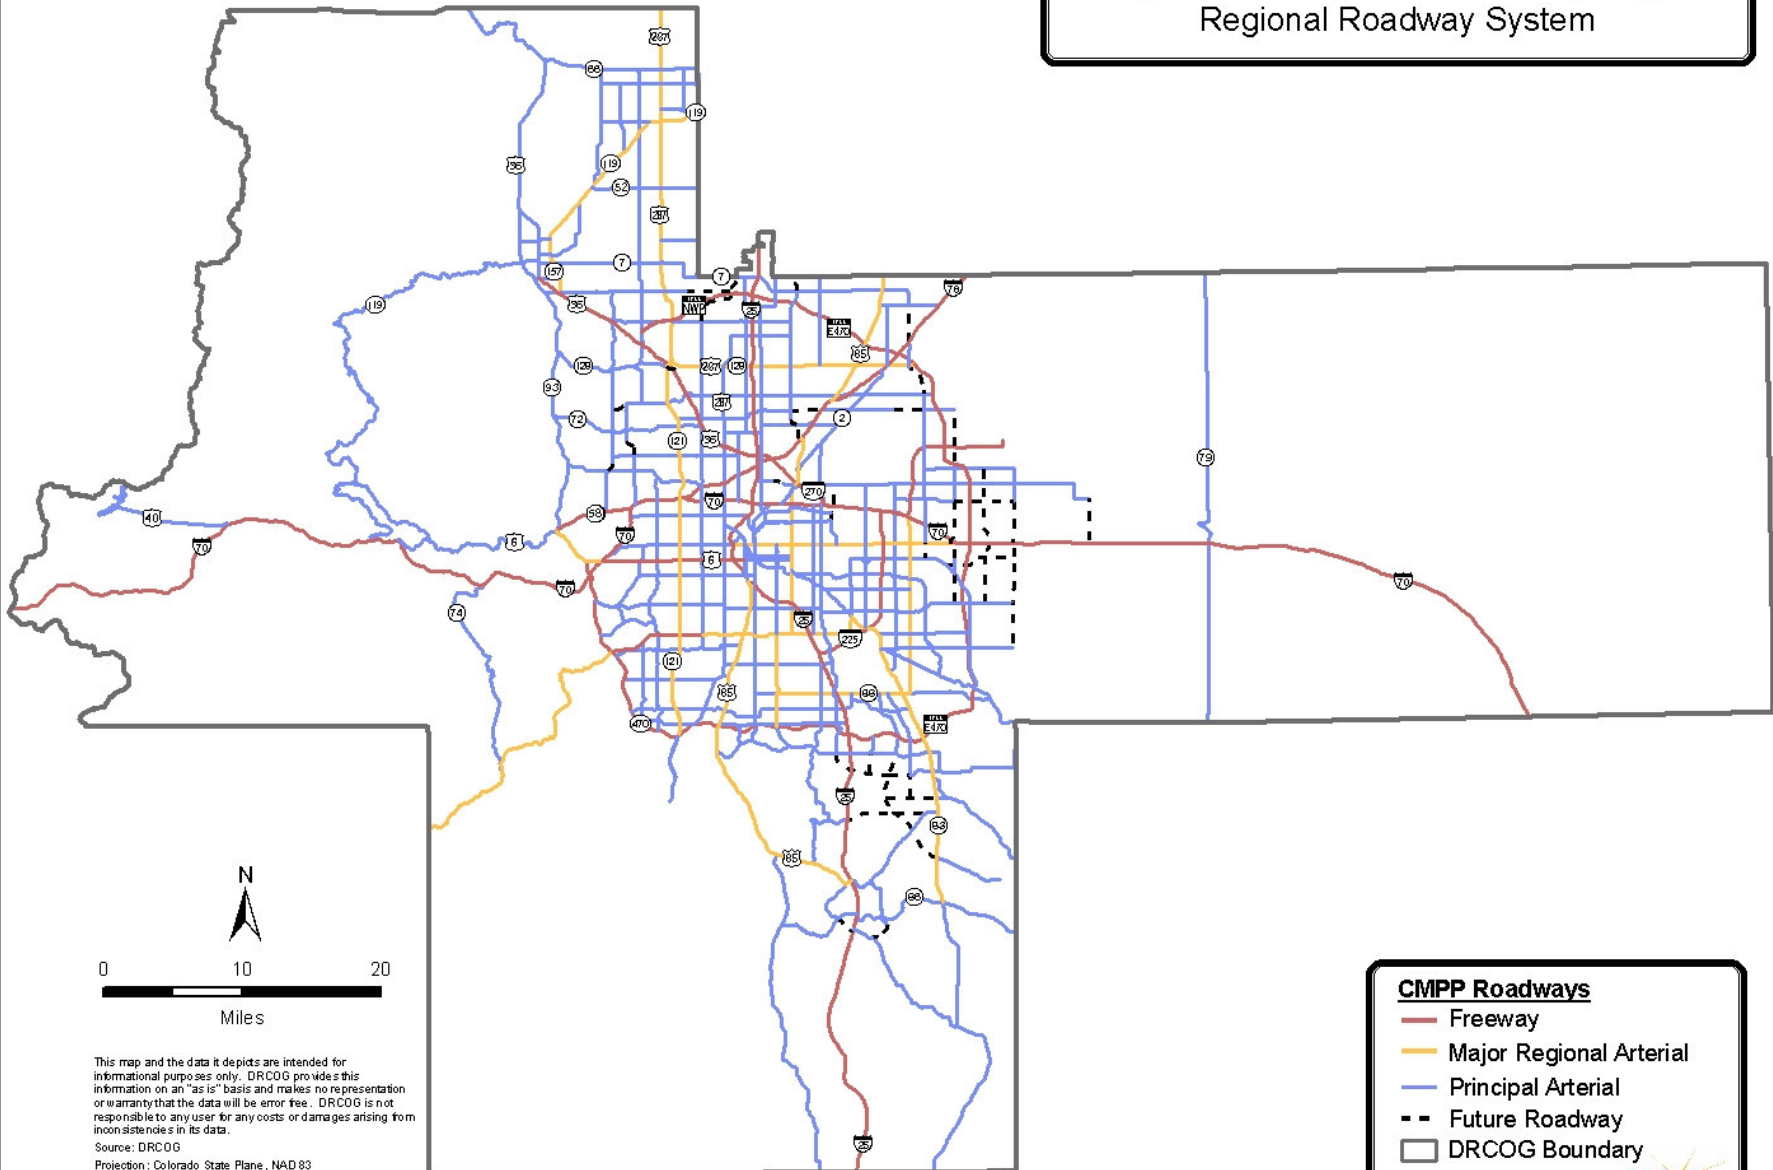

Congestion Management Planning Program Regional Roadway System

Source: DRCOG
Projection: Colorado State Plane, NAD 83
AD 3.15.D6

CMPP Roadways

- Freeway
- Major Regional Arterial
- Principal Arterial
- - - Future Roadway
- DRCOG Boundary